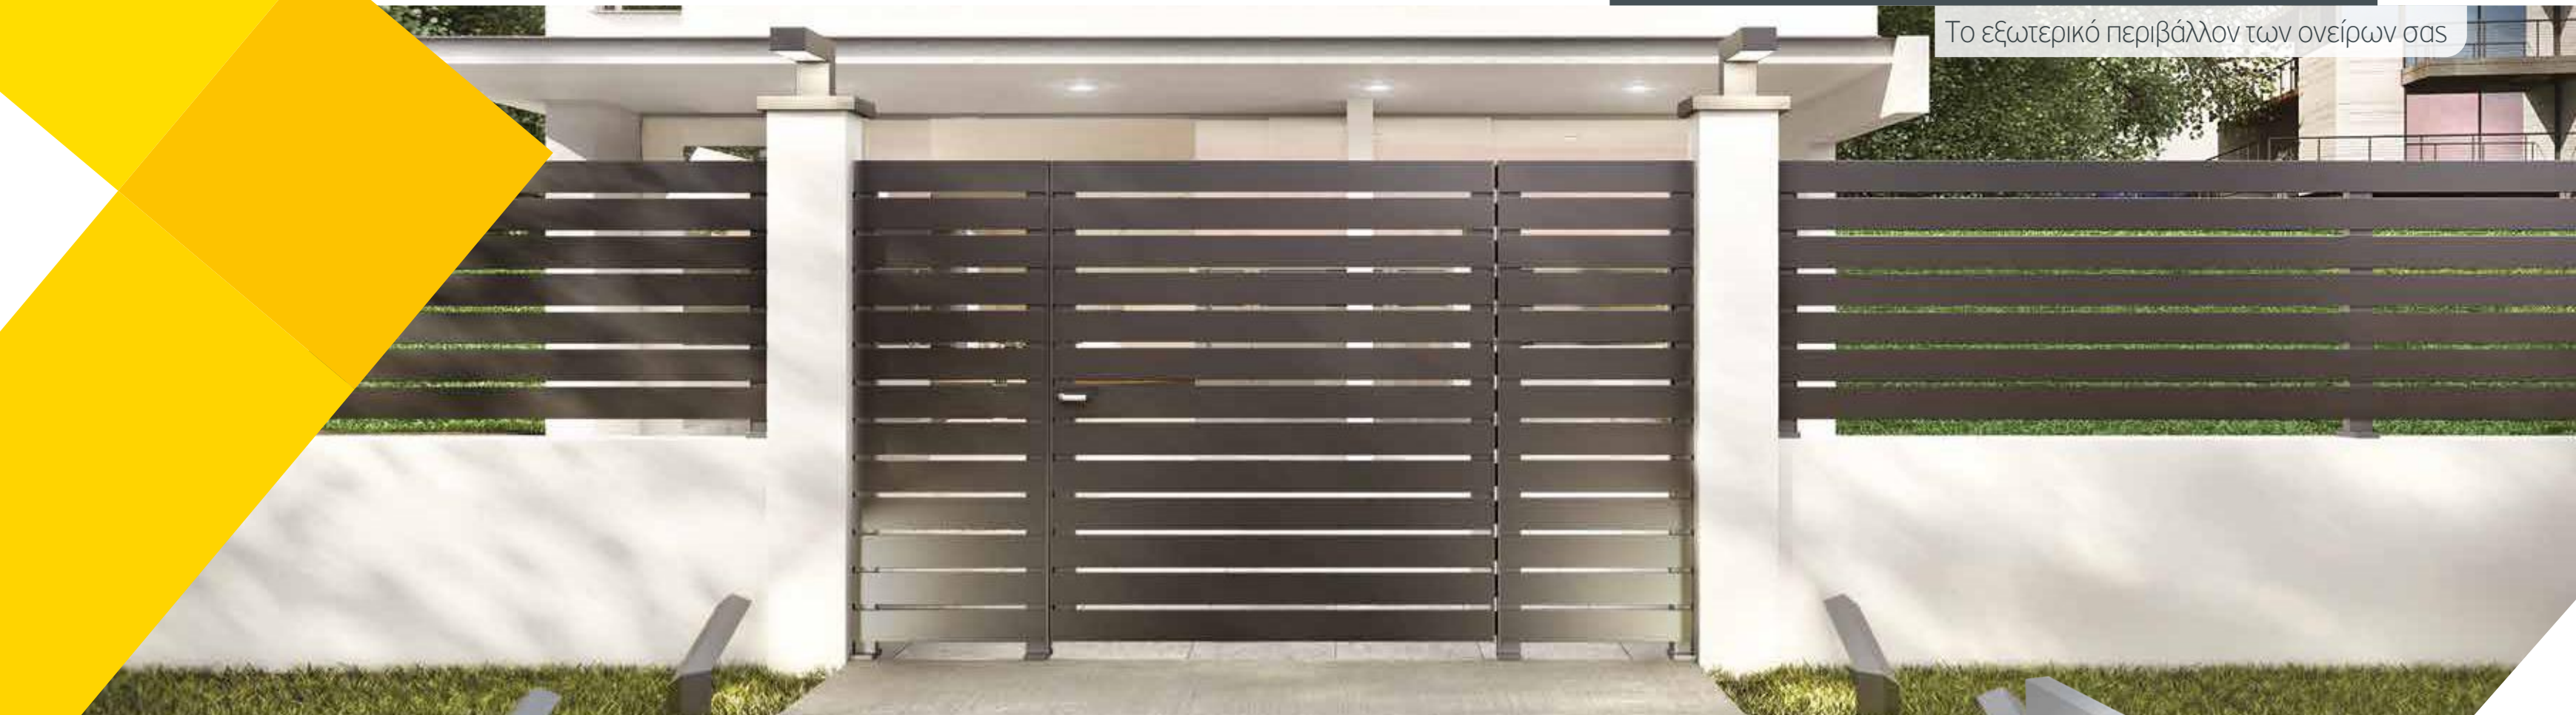

An alternative aluminium fencing system with horizontal louvers attached on the mullion at one or at both sides. Characterized by continuous and minimal lines, SMARTIA FC50 fencing offers sturdy and elegant solutions, providing privacy and strong wind load resistance.

Incomparable advantages

- / Elegant design with minimal aesthetics.
- / Wide variety of solutions to meet all needs.
- / Enhanced robustness to resist high wind loads and allow large dimensions.

Technical characteristics

- / Louvers in various shapes and mountable at one or at both sides.
- / No visible fixing points.
- / Adjustable anchor and mullion.
- / Single and double-vent hinged gates.

Ένα επιπρόσθετο σύστημα περιφράξης από αλουμίνιο με οριζόντιες περσίδες εφραπτόμενες πάνω στην κολόνα, είτε στη μία πλευρά της, είτε εναλλασσόμενα και στις δύο πλευρές. Με συνεχείς και minimal γραμμές, η περίφραξη SMARTIA FC50 προσφέρει ανθεκτικές και κομψές λύσεις, παρέχοντας απόλυτη ιδιωτικότητα και αντοχή στην ανεμοπίεση.

Ασύγκριτα πλεονεκτήματα

- / Κομψός σχεδιασμός με minimal αισθητική.
- / Ευρεία ποικιλία λύσεων για την κάλυψη κάθε ανάγκης.
- / Υψηλή αντοχή στην ανεμοπίεση, η οποία επιτρέπει μεγάλες διαστάσεις.

Τεχνικά χαρακτηριστικά

- / Περσίδες σε διάφορα σχήματα και με δυνατότητα τοποθέτησης στη μία ή και τις δύο πλευρές.
- / Μη εμφανή σημεία στήριξης.
- / Ρυθμιζόμενη αγκύρωση και κολόνα.
- / Μονόφυλλη και δίφυλλη ανοιγόμενη αυλόπορτα.